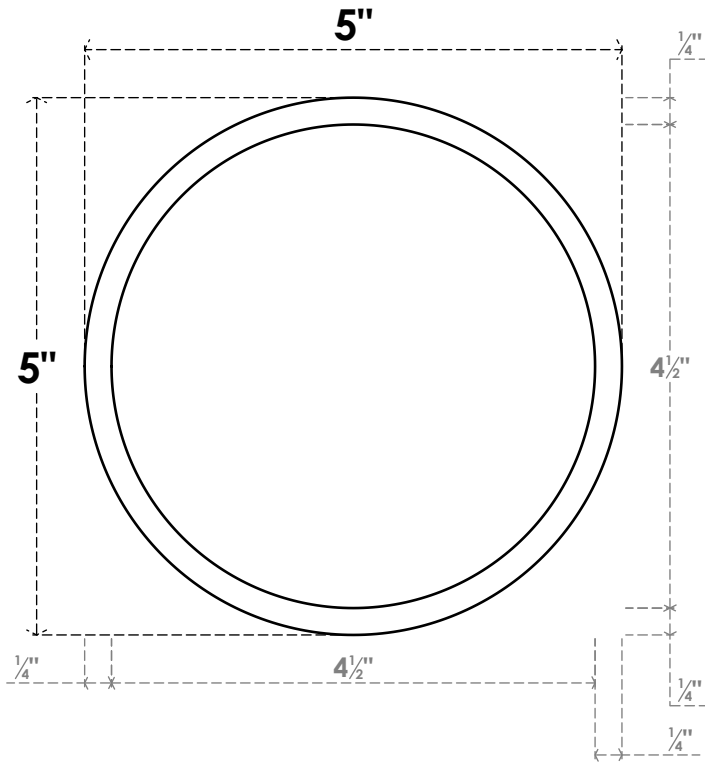

ROSP050X050X075GRY01

5"W X 5"H X 3/4"P STANDARD GRAYSON ROSETTE WITH BEVELED EDGE, ARCHITECTURAL GRADE PVC

FRONT

SIDE

EKENA MILLWORK
2300 WEST MAIN ST.
CLARKSVILLE, TX 75426
TOLL FREE: 866-607-0453
WWW.EKENAMILLWORK.COM

NOTES

1. INSTALLATION TO BE COMPLETED IN ACCORDANCE WITH MANUFACTURER'S SPECIFICATIONS.
2. DRAWING MAY NOT BE TO SCALE
3. THIS DRAWING IS INTENDED FOR DESIGN AND PLANNING PURPOSES ONLY.
4. ALL INFORMATION CONTAINED HEREIN WAS CURRENT AT THE TIME OF DEVELOPMENT BUT MUST BE REVIEWED AND APPROVED BY THE PRODUCT MANUFACTURER TO BE CONSIDERED ACCURATE.
5. ARCHITECTURAL GRADE PVC PRODUCTS ARE MADE FROM EXPANDED CELLULAR PVC AND COME NATURALLY WHITE BUT MAY BE PAINTED