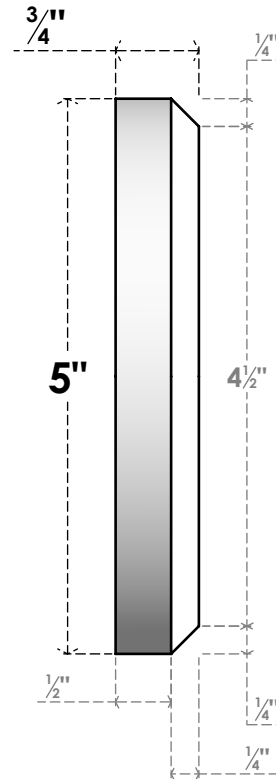

ROSP050X050X075GRY01

5"W X 5"H X 3/4"P STANDARD GRAYSON ROSETTE WITH BEVELED EDGE, ARCHITECTURAL GRADE PVC

FRONT

SIDE

EKENA MILLWORK
2300 WEST MAIN ST.
CLARKSVILLE, TX 75426
TOLL FREE: 866-607-0453
WWW.EKENAMILLWORK.COM

NOTES

1. INSTALLATION TO BE COMPLETED IN ACCORDANCE WITH MANUFACTURER'S SPECIFICATIONS.
2. DRAWING MAY NOT BE TO SCALE
3. THIS DRAWING IS INTENDED FOR DESIGN AND PLANNING PURPOSES ONLY.
4. ALL INFORMATION CONTAINED HEREIN WAS CURRENT AT THE TIME OF DEVELOPMENT BUT MUST BE REVIEWED AND APPROVED BY THE PRODUCT MANUFACTURER TO BE CONSIDERED ACCURATE.
5. ARCHITECTURAL GRADE PVC PRODUCTS ARE MADE FROM EXPANDED CELLULAR PVC AND COME NATURALLY WHITE BUT MAY BE PAINTED